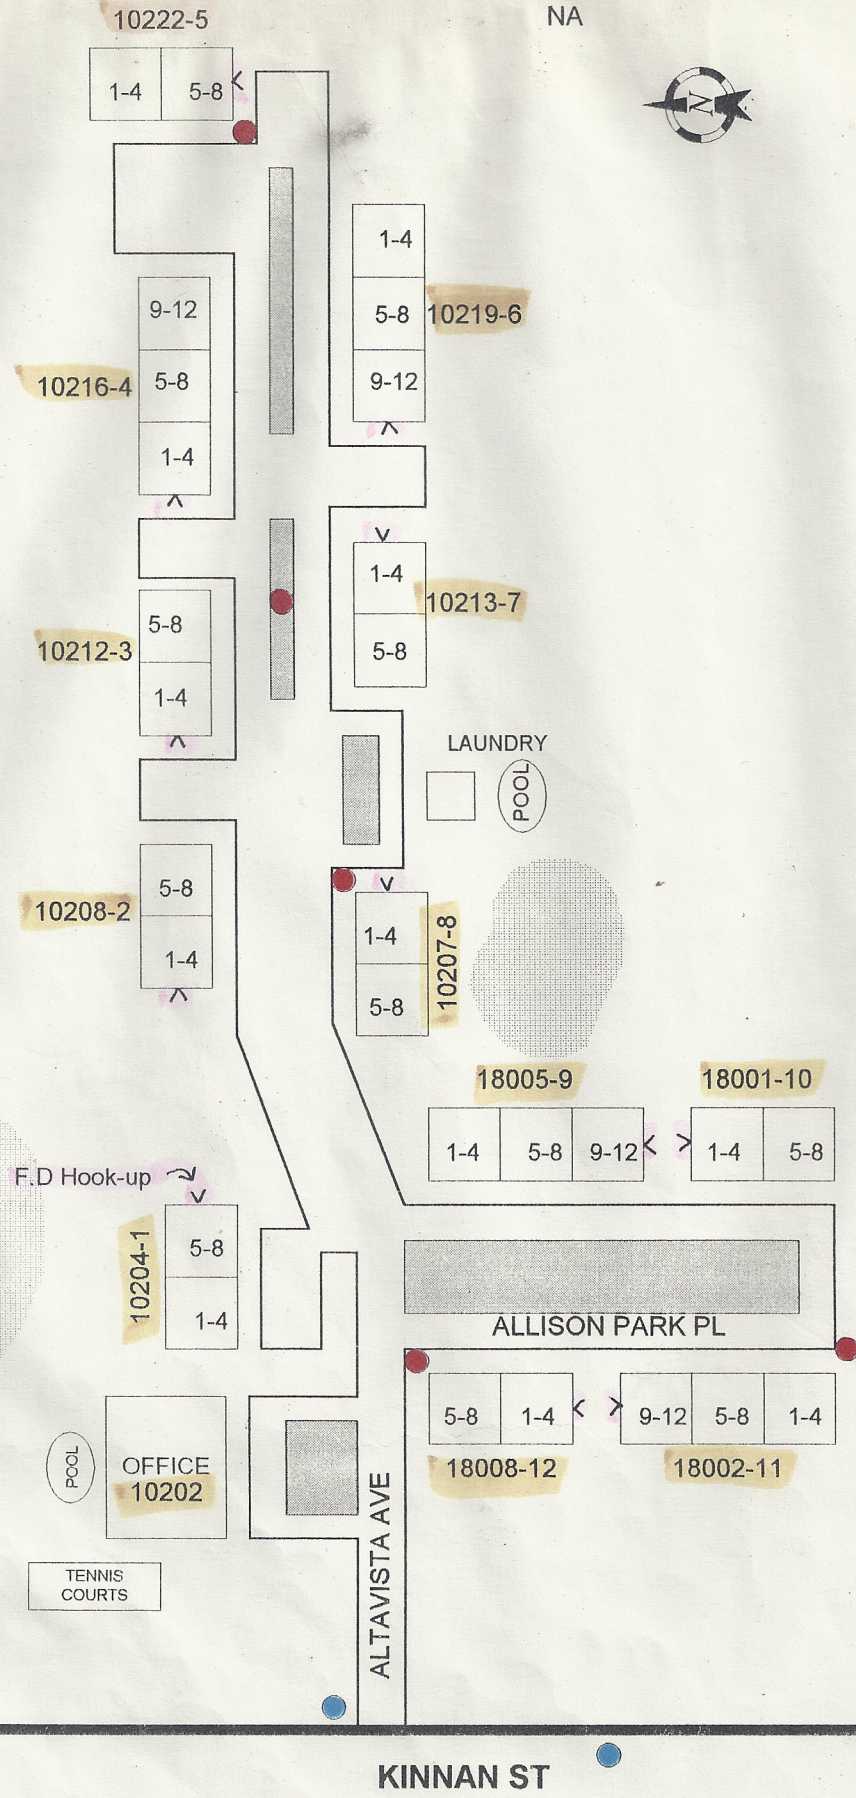

ANDOVER PLACE APTS.

10202 ALTAVISTA AVE

BOX 308

1st flr apts start with 101
2nd flr apts start with 201
3rd flr apts start with 301

CROSS CREEK BLVD

KINNAN ST